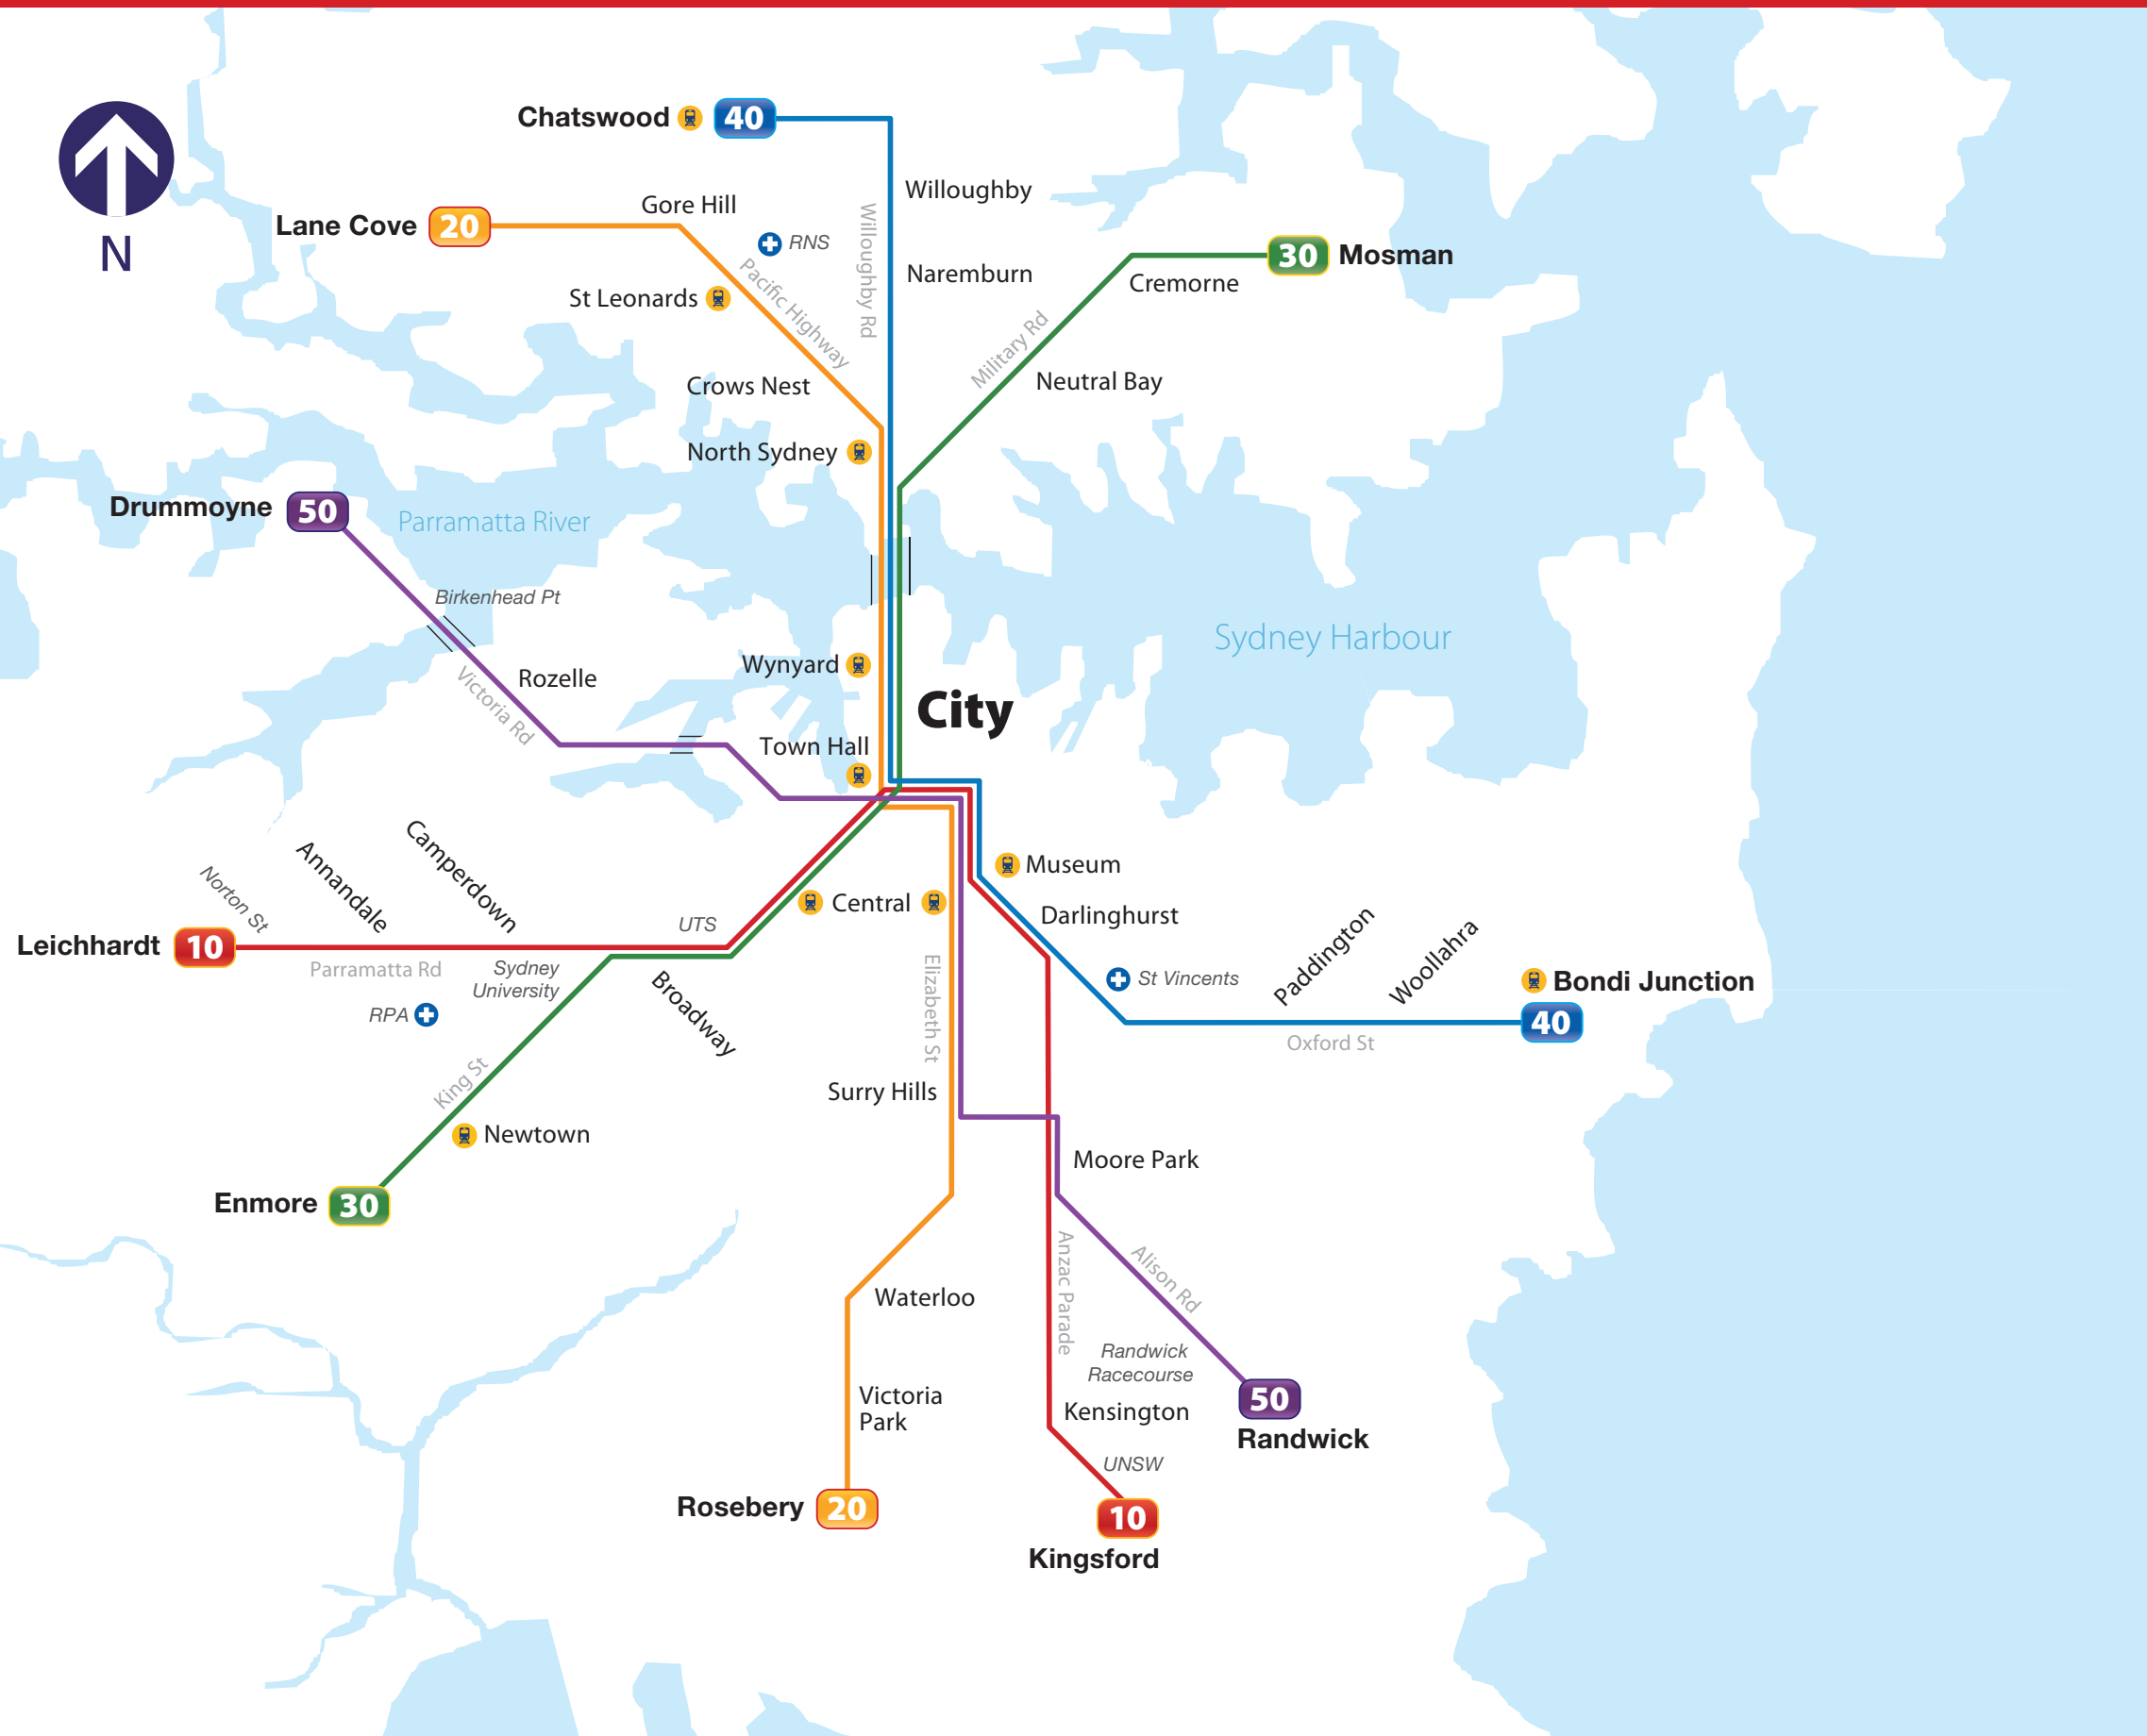

Sydney Buses metrobus Network

- 10** **Leichhardt to Kingsford** via Annandale, Camperdown, Sydney University, Broadway, Central, Town Hall, Museum, Taylor Square, Moore Park, Kensington and the University of NSW.
- 20** **Lane Cove to Rosebery** via Gore Hill, St Leonards, Crows Nest, North Sydney, Wynyard, Town Hall, Central, Surry Hills, Waterloo, Victoria Park and Green Square.
- 30** **Mosman to Enmore** via Cremorne, Neutral Bay, Wynyard, Town Hall, Central, Broadway, Sydney University and Newtown.
- 40** **Chatswood to Bondi Junction** via Willoughby, Naremburn, Crows Nest, North Sydney, Wynyard, Town Hall, Museum, Darlinghurst, Paddington and Woollahra.
- 50** **Drummoyne to Randwick** via Rozelle, Town Hall, Central and Moore Park.

New South Wales Government

Sydney Buses
Safe, Clean, Convenient